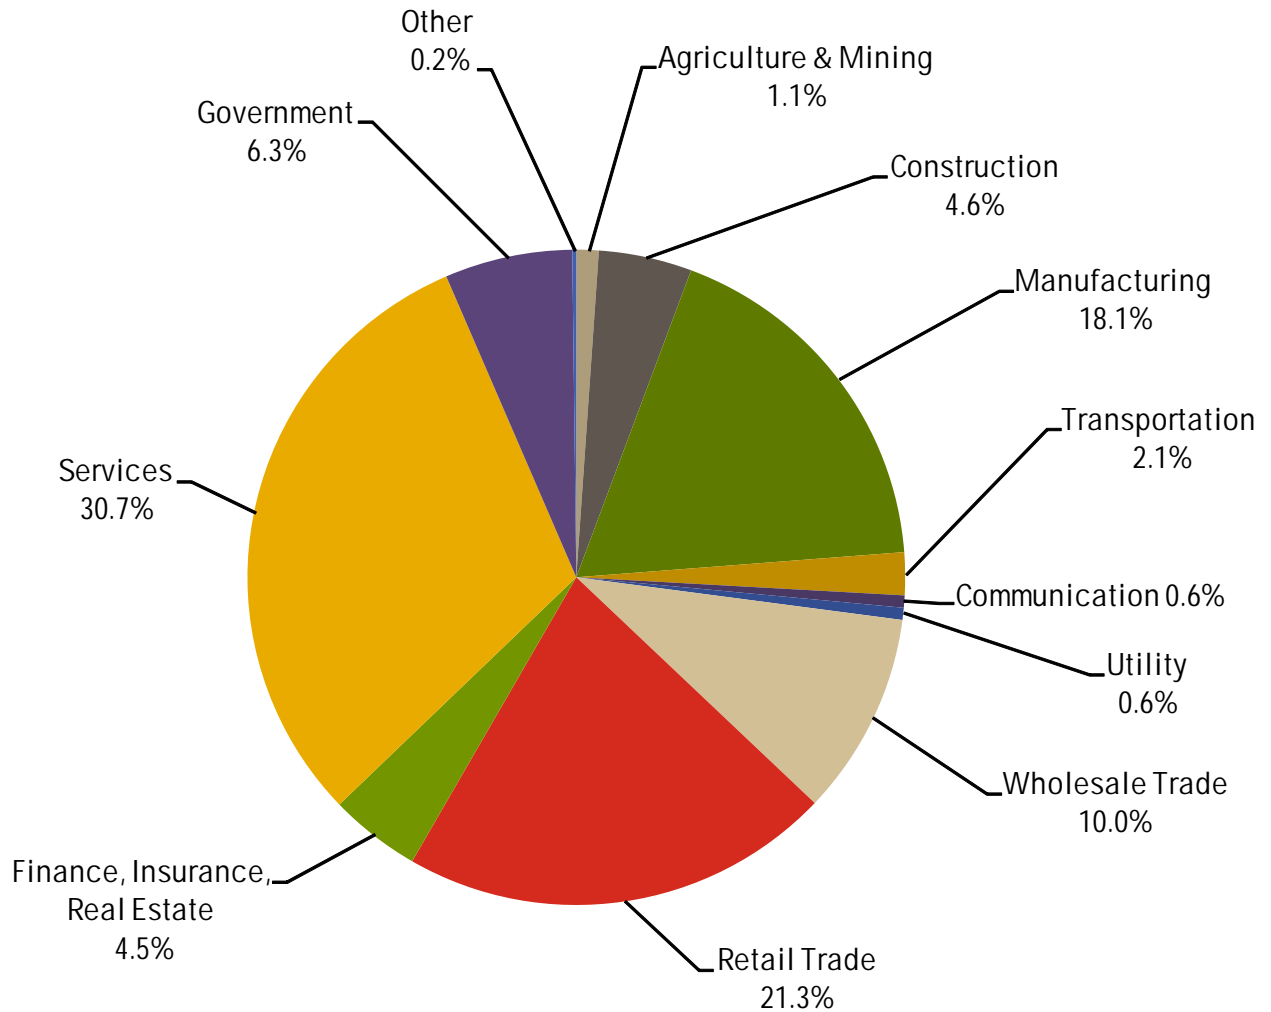

# Northwest Region Industry Mix

Source: *Industry Mix of Employment, Business Summary, ESRI 2009*

This information is provided "as is" without warranty of any kind either express or implied.

[www.selectgeorgia.net](http://www.selectgeorgia.net)